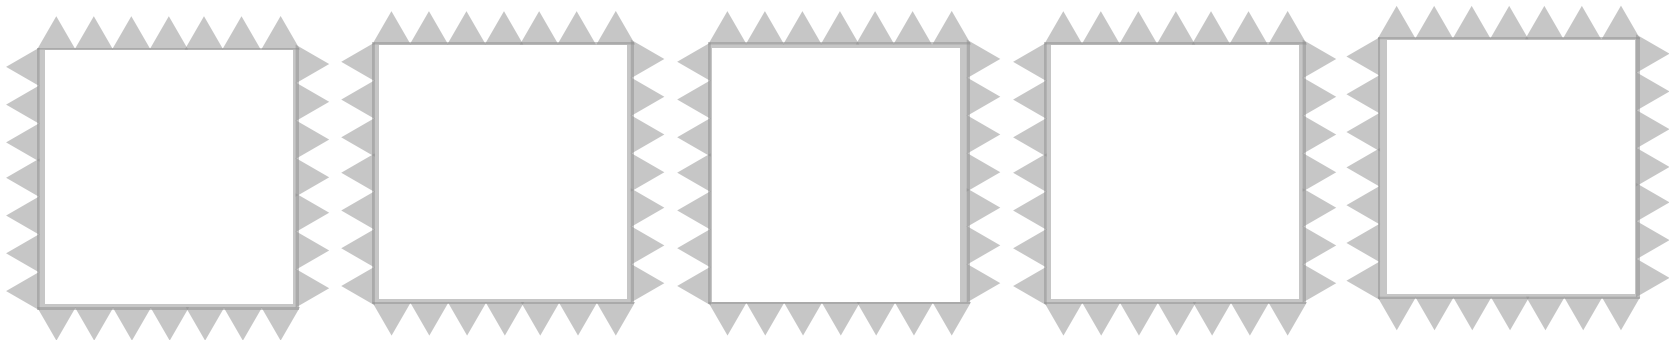

maood

DESIGNER FABRICS

Presents

The Capsule Curator

Swatch Palette

main colors

Place your swatches here!

Three large, empty rectangular boxes arranged horizontally, each with a decorative, serrated gray border. The middle box is slightly larger than the two flanking it. A curved arrow points from the text 'Place your swatches here!' to the first box on the left.

accent colors

Five small, empty square boxes arranged horizontally in a row, each with a decorative, serrated gray border.

texture Palette

main textures

Place your swatches here!

accent textures

Style Your Silhouette