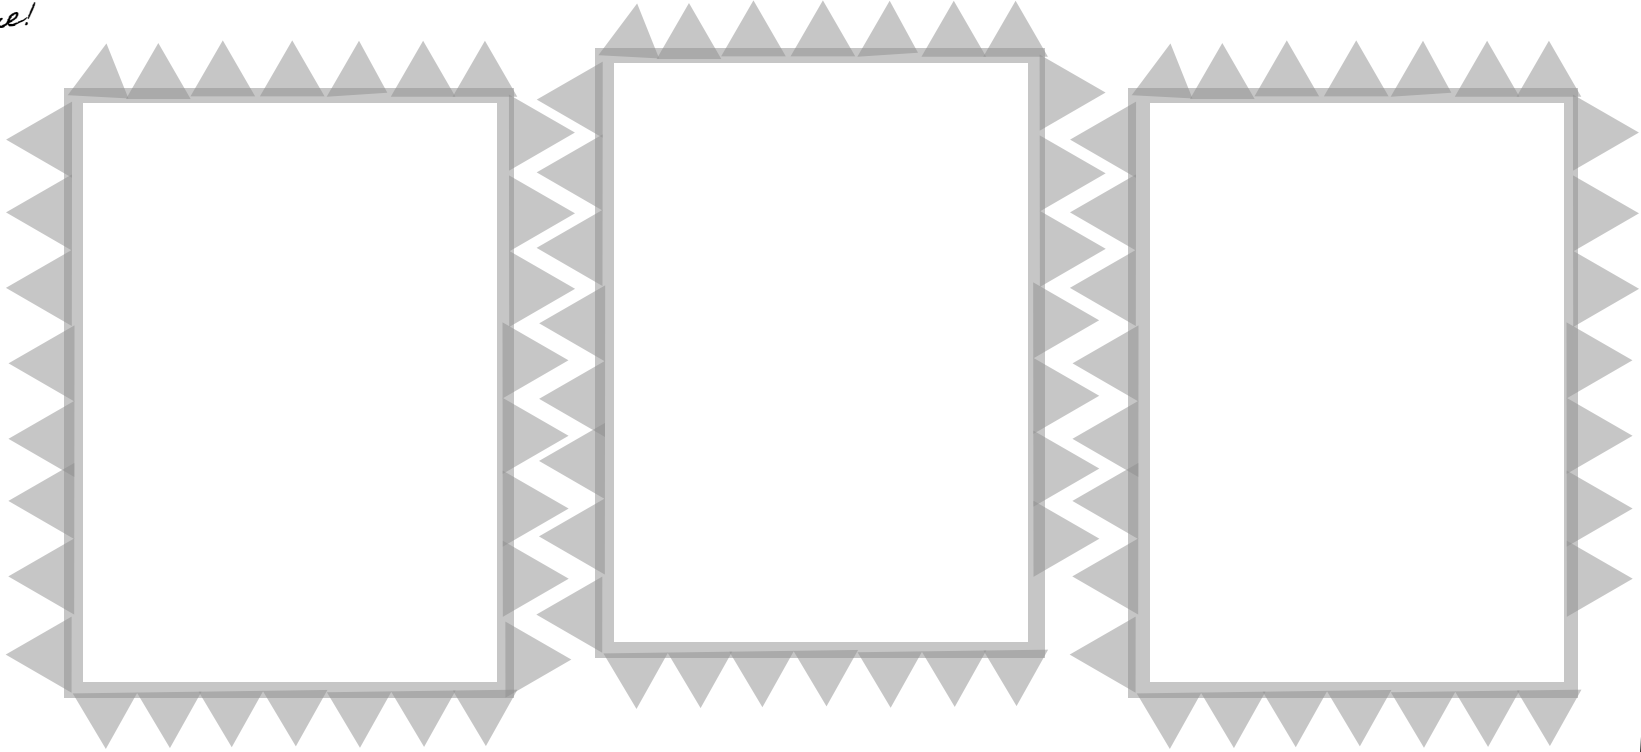

maood

DESIGNER FABRICS

Presents

The Capsule Curator

Swatch Palette

main colors

Place your swatches here!

Three large, empty rectangular boxes arranged horizontally, each with a decorative, serrated gray border. The middle box is slightly larger than the two flanking it. A curved arrow points from the text 'Place your swatches here!' to the first box on the left.

accent colors

Five small, empty square boxes arranged horizontally in a row, each with a decorative, serrated gray border.

texture Palette

main textures

Place your swatches here!

accent textures

Style Your Silhouette